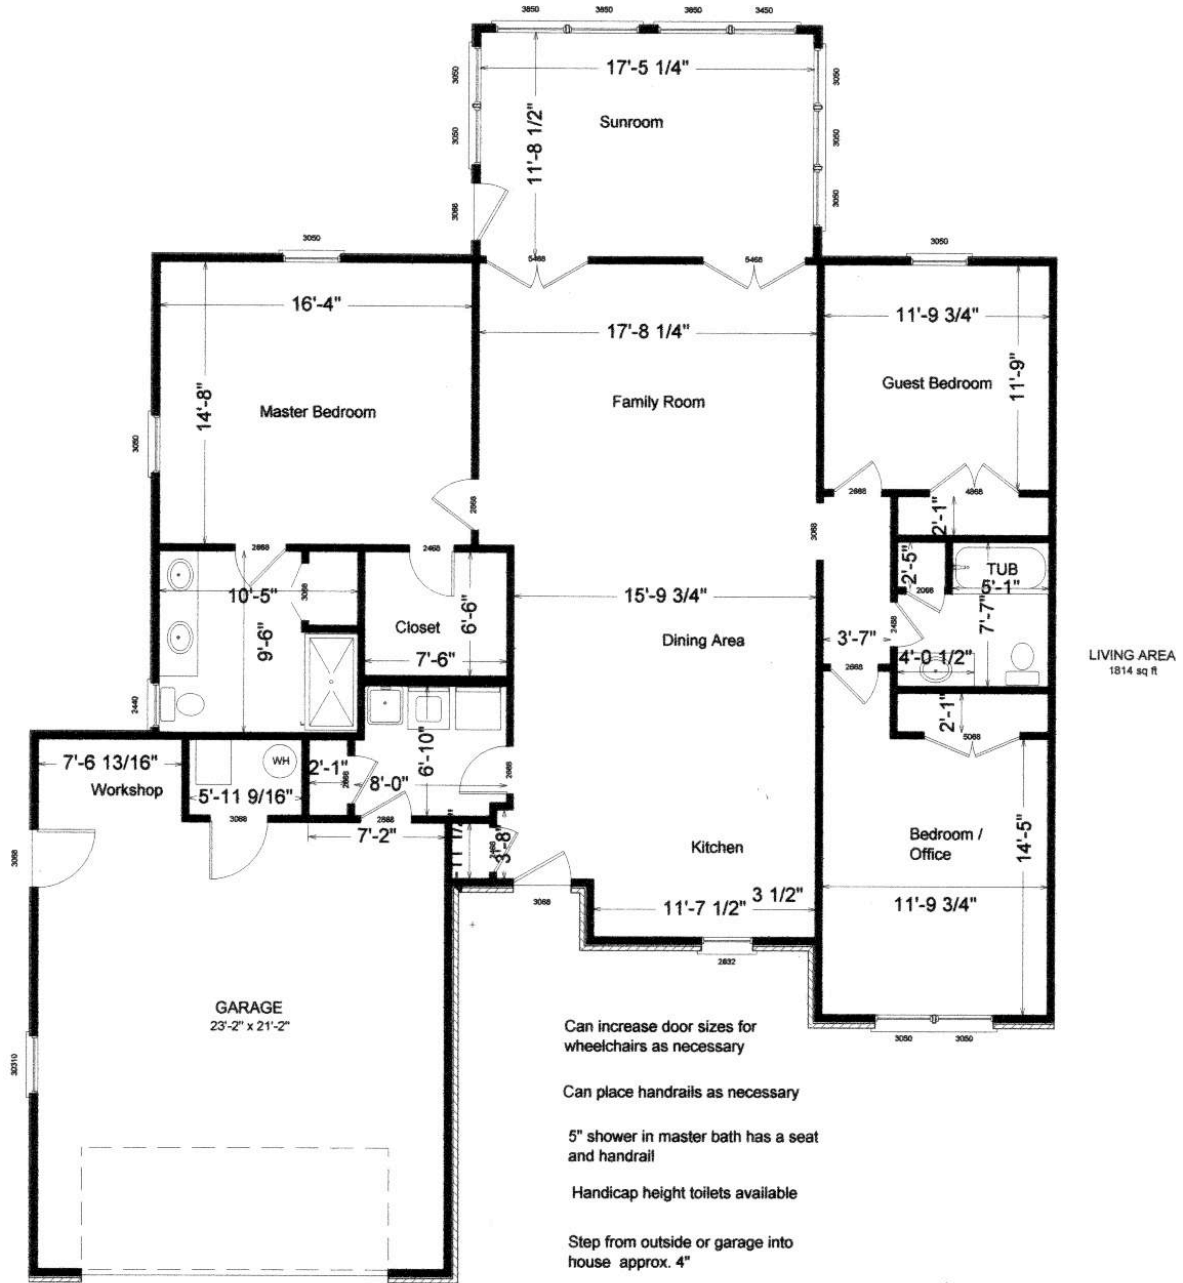

Basic Floor Plan - The Philenor

Customize the floor plan to suit your needs.

Can increase door sizes for wheelchairs as necessary

Can place handrails as necessary

5" shower in master bath has a seat and handrail

Handicap height toilets available

Step from outside or garage into house approx. 4"